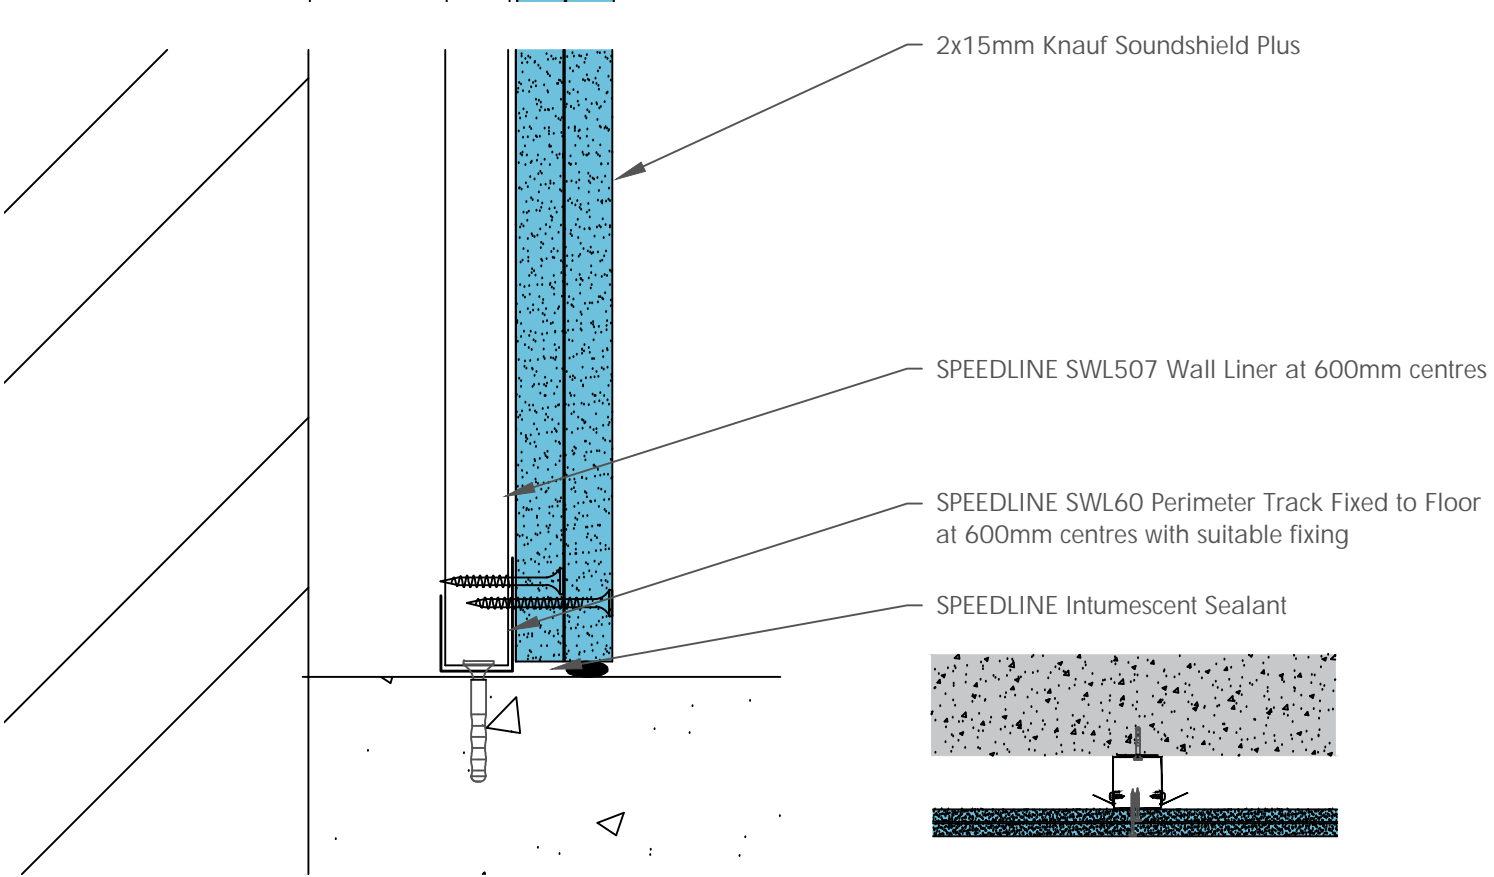

Board Thickness	Speedline Drywall Fixing Length
12.5mm & 15mm	25mm
12.5mm + 12.5mm	25mm + 38mm
12.5mm + 15mm	25mm + 42mm
15mm + 15mm	25mm + 42mm

CDR No: DATE: 22/10/19 Details to be read in conjunction with project specification guidelines

WALL LINING SYSTEM - WL507-K-60

All performance data and system specifications are for systems constructed with materials & components as shown. The inclusion or substitution of any other manufacturers materials or components could invalidate test data and system performance and permission must be given in writing by SIG PLC.