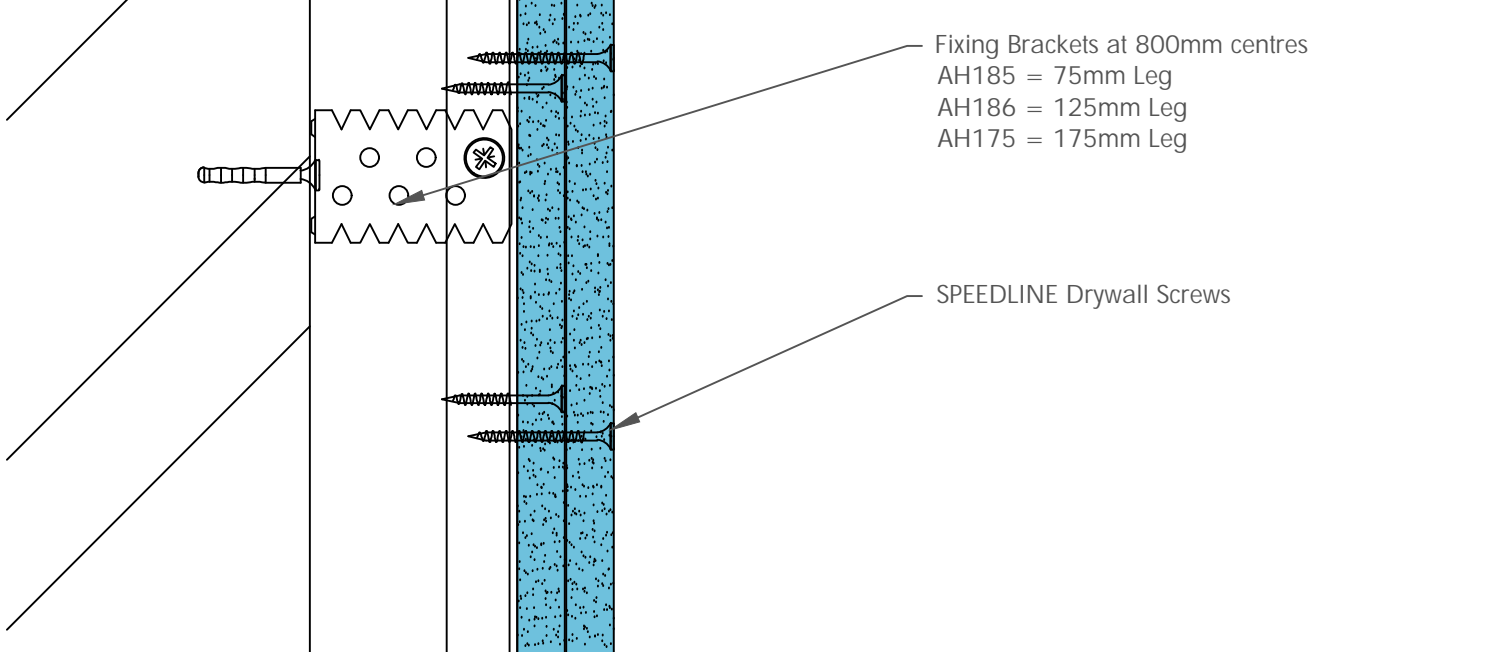

Board Thickness	Speedline Drywall Fixing Length
12.5mm & 15mm	25mm
12.5mm + 12.5mm	25mm + 38mm
12.5mm + 15mm	25mm + 42mm
15mm + 15mm	25mm + 42mm

CDR No: DATE: 22/10/19 Details to be read in conjunction with project specification guidelines

WALL LINING SYSTEM - WL507-K-60

All performance data and system specifications are for systems constructed with materials & components as shown. The inclusion or substitution of any other manufacturers materials or components could invalidate test data and system performance and permission must be given in writing by SIG PLC.